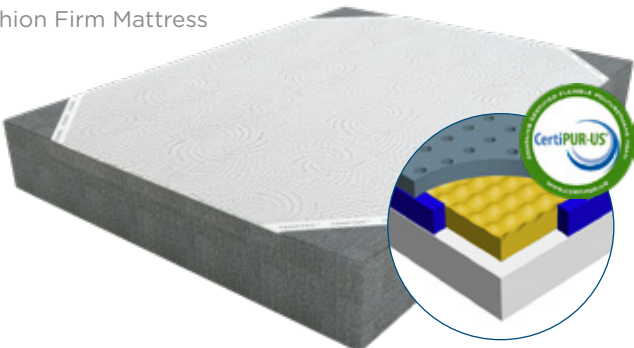

Active charcoal filters out harmful elements and controls odor, fighting mold and mildew. Memory foam is naturally resistant to allergens.

Balanced Pressure Relief

Memory foam responds to the weight of the body, eliminating pressure points and providing relief to aches and pains.

Proper Support

Body Support base foam is engineered to act as a “shock absorber” and cradle the weight of your body while supporting bone structure.

TRANQUIL

8” Firm Mattress

Innovative & Supportive

1” Charcoal Memory Foam Infused with TruGel®, Ventilated
2” Gentle Support Transition Foam with Edge Support
5” Body Support base foam
Features Cool to the Touch TEMPTEC™ Fabric
Boxed and UPS Shippable*

FIRM PLUSH

SKU: MAT-AWAKE8- T, TXL, F, Q, K, CK
5 Year Limited Warranty

TRANSFORM

10” Cushion Firm Mattress

Firm & Refreshing

2” Charcoal Memory Foam Infused with TruGel®, Ventilated
3” SoftComfort Convoluted Memory Foam with Edge Support
5” Body Support base foam
Features Cool to the Touch TEMPTEC™ Fabric
Boxed and UPS Shippable*

FIRM PLUSH

SKU: MAT-AWAKE10- T, TXL, F, SQ, Q, K, CK, SCK
10 Year Limited Warranty

TOTALITY

12” Ultra Plush Mattress

Soft & Sophisticated

3” Charcoal Memory Foam Infused with TruGel®, Ventilated
3” SoftComfort Convoluted Memory Foam with Edge Support
6” Body Support base foam
Features Cool to the Touch TEMPTEC™ Fabric
Boxed and UPS Shippable*