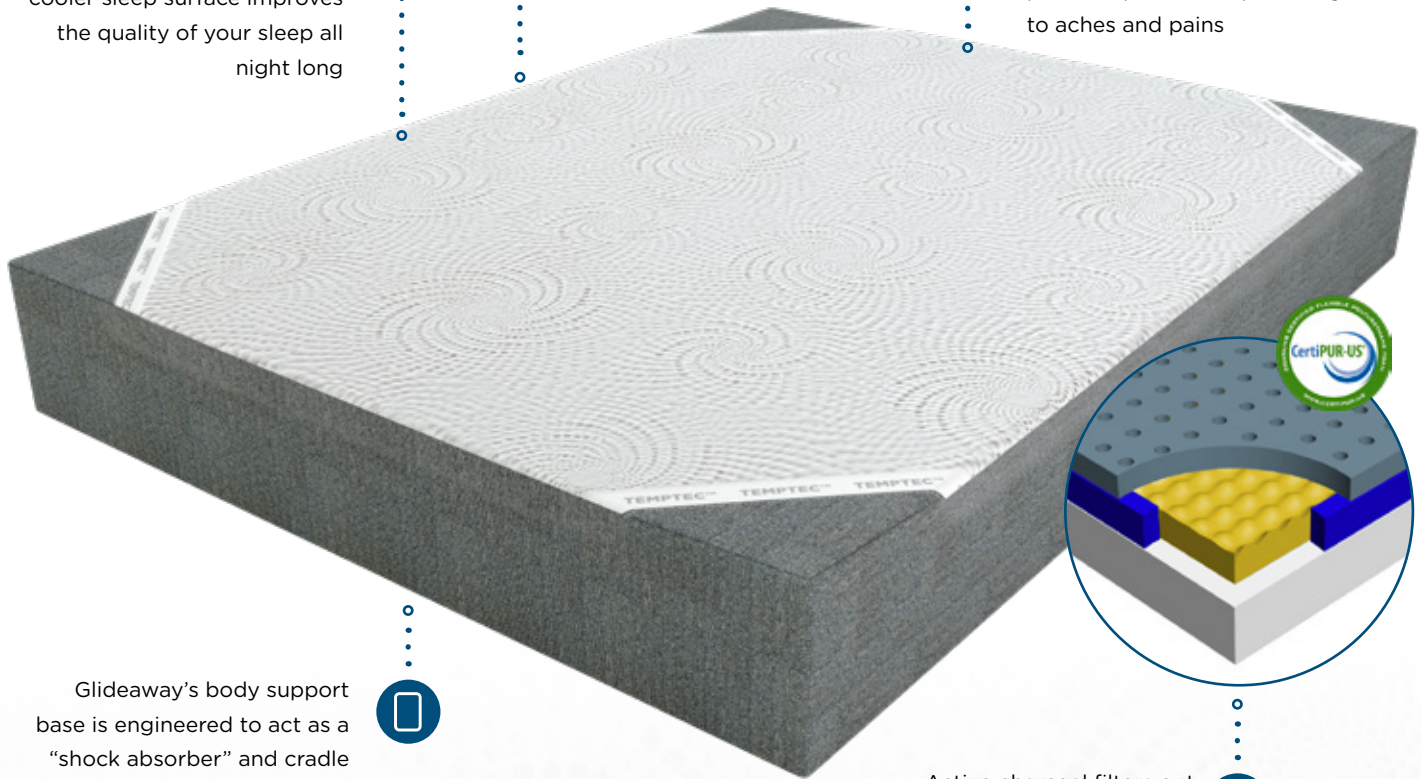

AWAKENINGS COLLECTION

AWAKENINGS
MATTRESSES

The Peak of Cooling and Comfort

TEMPTEC™ fabric removes humidity within the sleep environment and provides a cooler sleep surface improves the quality of your sleep all night long

TruGel® infused memory foam absorbs your body heat faster than traditional gel products, allowing your body to transition to sleep faster

Premium memory foam responds to the weight of the body, eliminating pressure points and providing relief to aches and pains

Glideaway's body support base is engineered to act as a "shock absorber" and cradle the weight of your body while supporting bone structure

Active charcoal filters out harmful elements and controls odor, fighting mold and mildew

TEMPTEC™ Fabric

TEMPTEC™ fabric removes humidity within the sleep environment and provides a cooler sleep surface improves the quality of your sleep all night long.

AWAKENINGS MATTRESSES

Charcoal Memory Foam