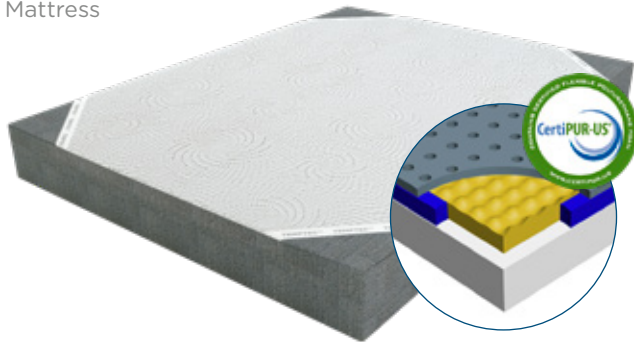

TEMPTEC™ Fabric

TEMPTEC™ fabric removes humidity within the sleep environment and provides a cooler sleep surface improves the quality of your sleep all night long.

AWAKENINGS MATTRESSES

Charcoal Memory Foam

Active charcoal filters out harmful elements and controls odor, fighting mold and mildew. Memory foam is naturally resistant to allergens.

Balanced Pressure Relief

Memory foam responds to the weight of the body, eliminating pressure points and providing relief to aches and pains.

Proper Support

Body Support base foam is engineered to act as a “shock absorber” and cradle the weight of your body while supporting bone structure.

TRANQUIL

8” Firm Mattress

Innovative & Supportive

1” Charcoal Memory Foam Infused with TruGel®, Ventilated
2” Gentle Support Transition Foam with Edge Support
5” Body Support base foam
Features Cool to the Touch TEMPTEC™ Fabric
Boxed and UPS Shippable*

FIRM PLUSH

SKU: MAT-AWAKE8- T, TXL, F, Q, K, CK
5 Year Limited Warranty

TRANSFORM

10” Cushion Firm Mattress

Firm & Refreshing

2” Charcoal Memory Foam Infused with TruGel®, Ventilated
3” SoftComfort Convoluted Memory Foam with Edge Support
5” Body Support base foam
Features Cool to the Touch TEMPTEC™ Fabric
Boxed and UPS Shippable*