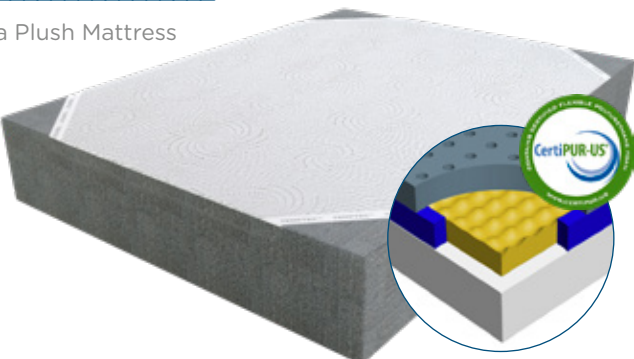

Proper Support

Body Support base foam is engineered to act as a “shock absorber” and cradle the weight of your body while supporting bone structure.

TRANQUIL

8” Firm Mattress

Innovative & Supportive

1” Charcoal Memory Foam Infused with TruGel®, Ventilated
2” Gentle Support Transition Foam with Edge Support
5” Body Support base foam
Features Cool to the Touch TEMPTEC™ Fabric
Boxed and UPS Shippable*

FIRM PLUSH

SKU: MAT-AWAKE8- T, TXL, F, Q, K, CK
5 Year Limited Warranty

TRANSFORM

10” Cushion Firm Mattress

Firm & Refreshing

2” Charcoal Memory Foam Infused with TruGel®, Ventilated
3” SoftComfort Convoluted Memory Foam with Edge Support
5” Body Support base foam
Features Cool to the Touch TEMPTEC™ Fabric
Boxed and UPS Shippable*

FIRM PLUSH

SKU: MAT-AWAKE10- T, TXL, F, SQ, Q, K, CK, SCK
10 Year Limited Warranty

TOTALITY

12” Ultra Plush Mattress

Soft & Sophisticated

3” Charcoal Memory Foam Infused with TruGel®, Ventilated
3” SoftComfort Convoluted Memory Foam with Edge Support
6” Body Support base foam
Features Cool to the Touch TEMPTEC™ Fabric
Boxed and UPS Shippable*