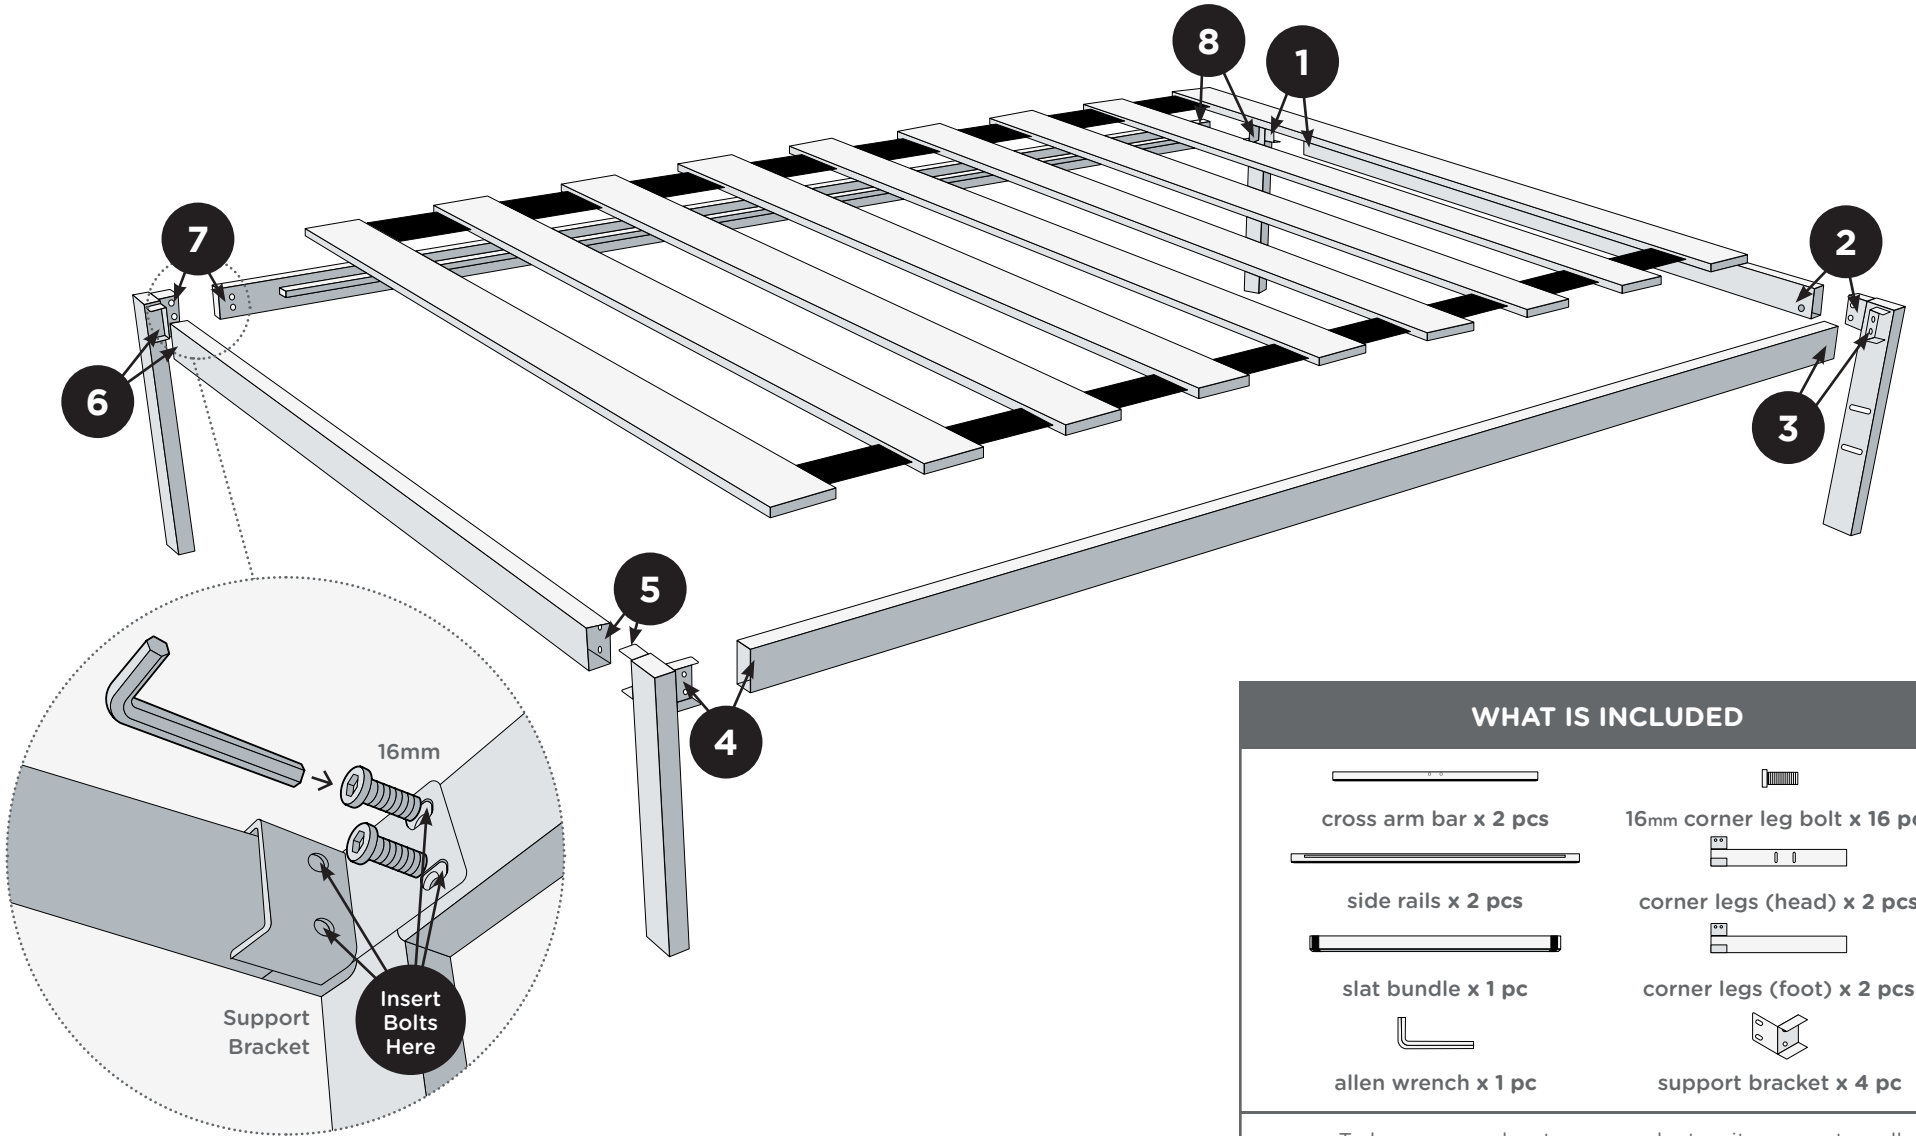

# MEMPHIS PLATFORM FRAME

Instructions for FULL, QUEEN, and KING Frames

# MEMPHIS PLATFORM FRAME

Instructions for TWIN and TWIN XL Frames

## WHAT IS INCLUDED

 cross arm bar x 2 pcs	 16mm corner leg bolt x 16 pcs
 side rails x 2 pcs	 corner legs (head) x 2 pcs
 slat bundle x 1 pc	 corner legs (foot) x 2 pcs
 allen wrench x 1 pc	 support bracket x 4 pc