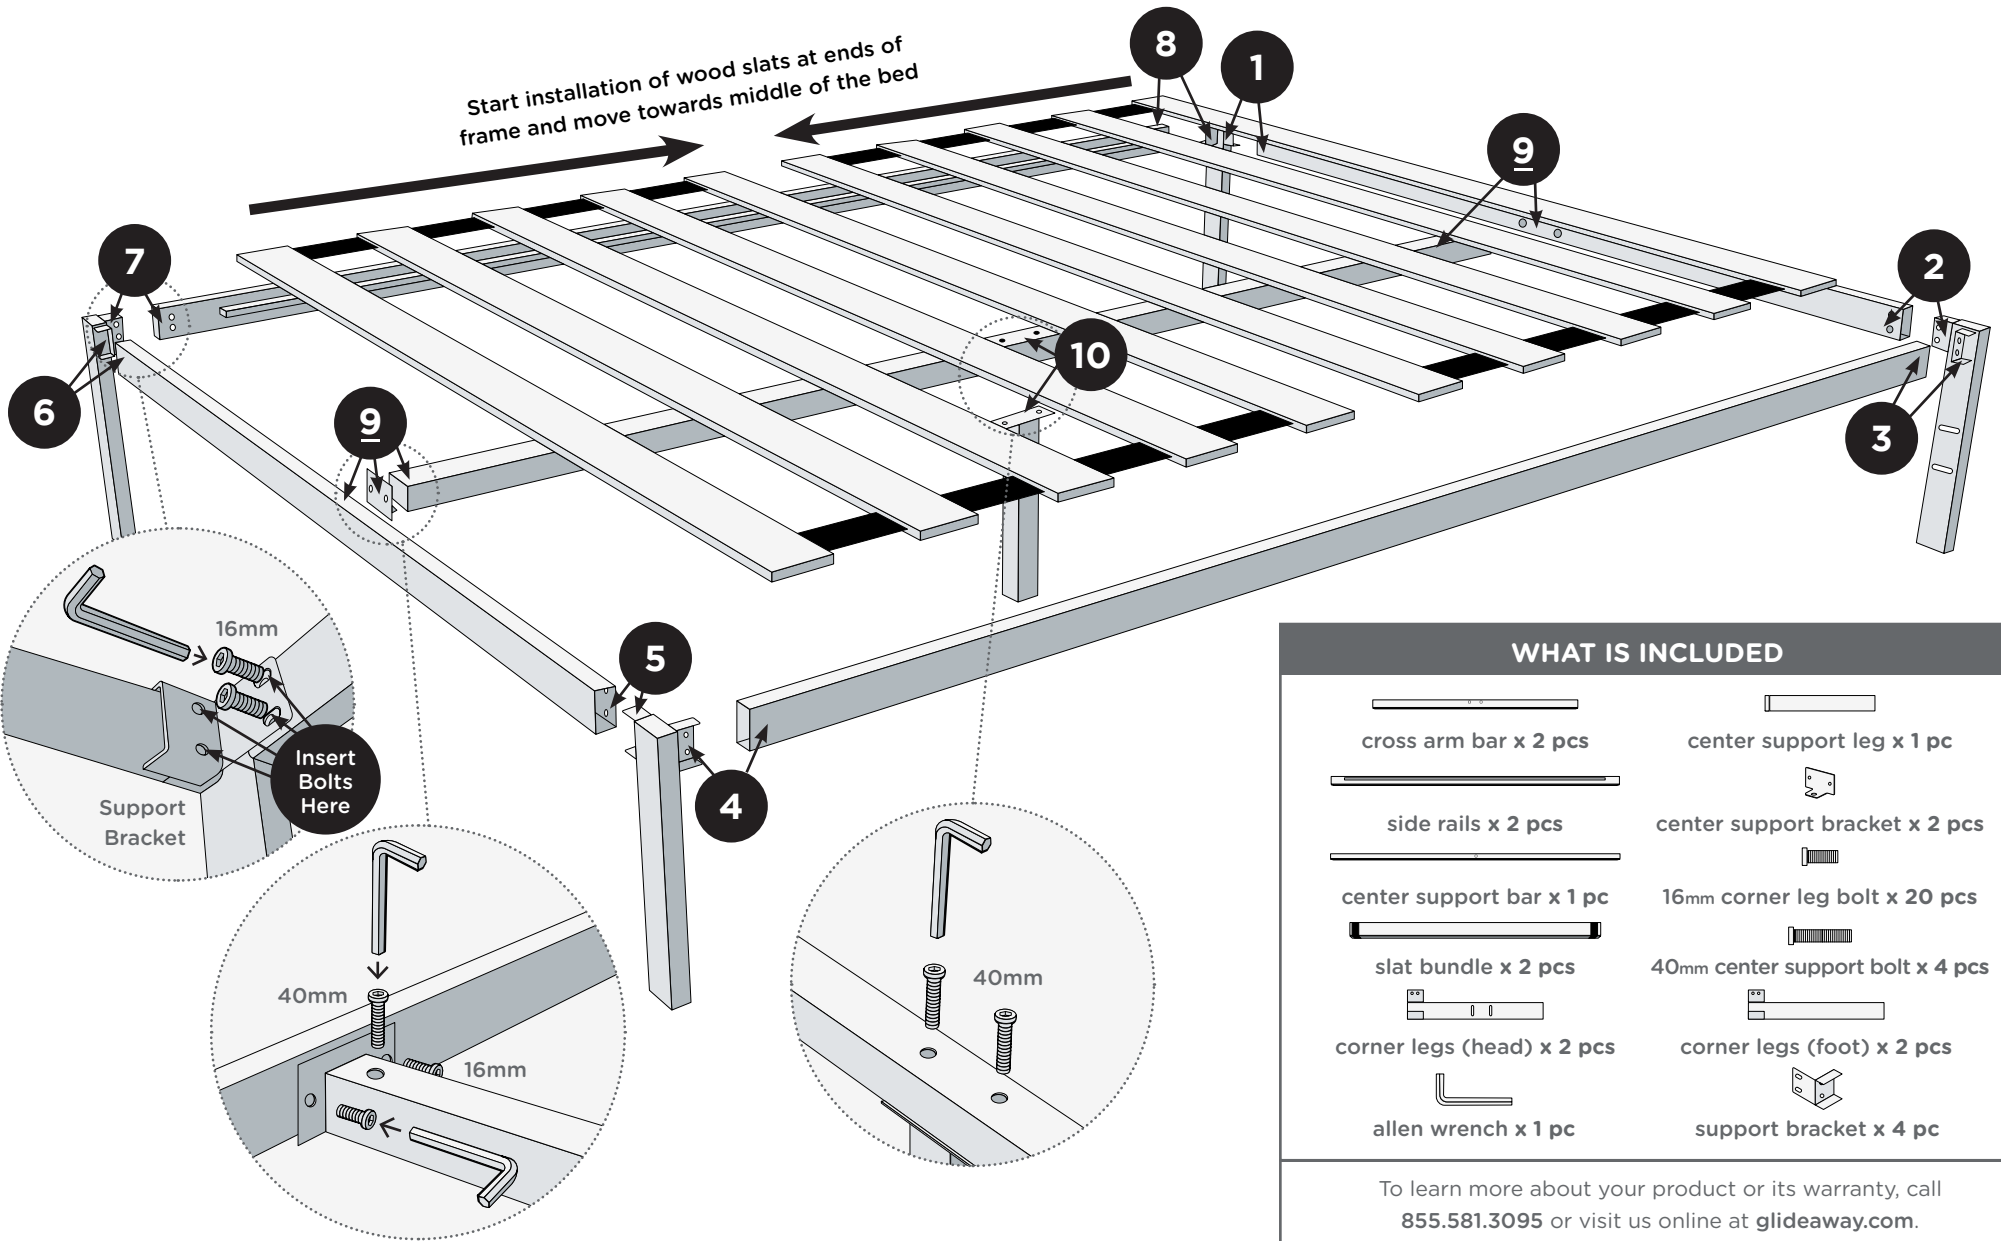

# MEMPHIS PLATFORM FRAME

Instructions for FULL, QUEEN, and KING Frames

# MEMPHIS PLATFORM FRAME

Instructions for TWIN and TWIN XL Frames

## WHAT IS INCLUDED

 cross arm bar x 2 pcs	 16mm corner leg bolt x 16 pcs
 side rails x 2 pcs	 corner legs (head) x 2 pcs
 slat bundle x 1 pc	 corner legs (foot) x 2 pcs
 allen wrench x 1 pc	 support bracket x 4 pc