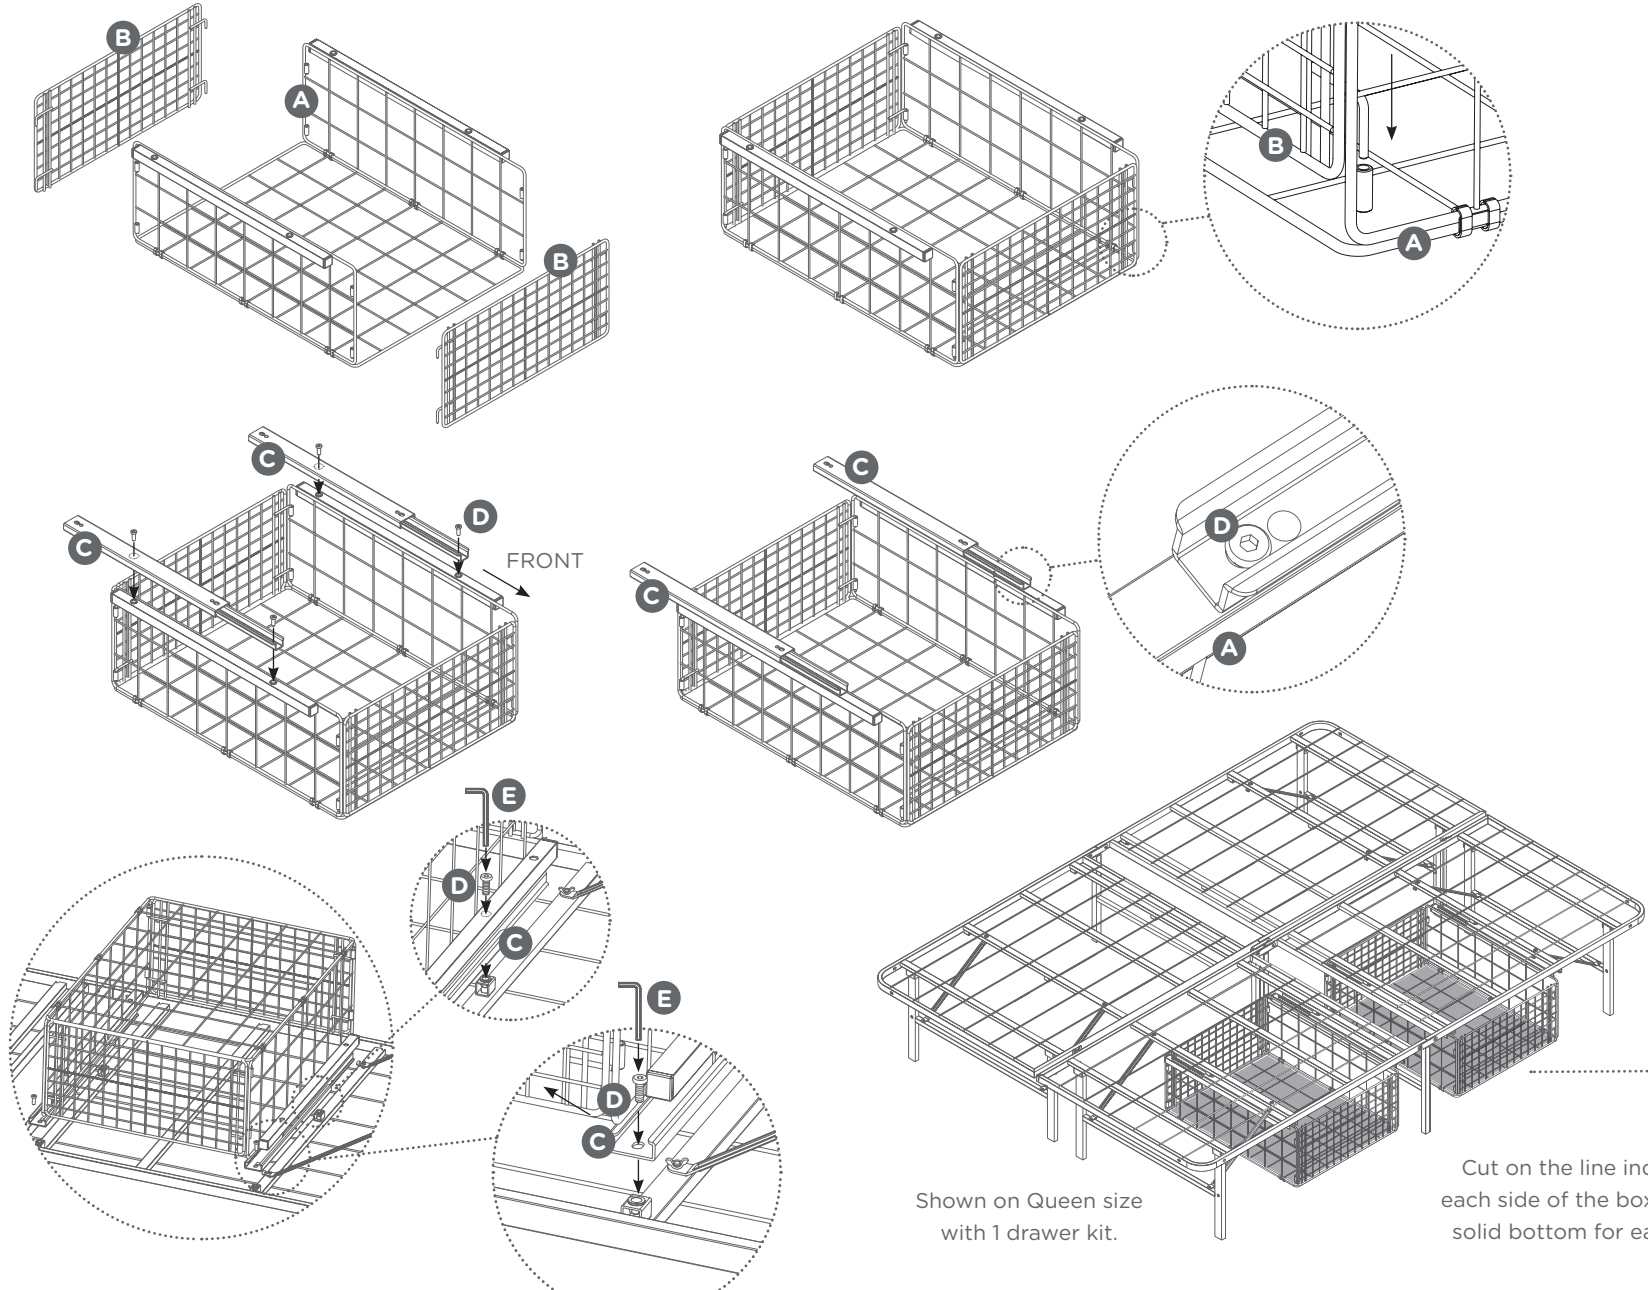

SPACE SAVER DRAWERS

SPS21BDRWS

WHAT IS INCLUDED

- A**
2 pcs 
- B**
4 pcs 
- C**
4 pcs 
- D**
16 pcs 
- E**
1 pcs 

To learn more about your product or its warranty, call **855.581.3095** or visit us online at glideaway.com.

Shown on Queen size with 1 drawer kit.

Cut on the line indicated on each side of the box to create a solid bottom for each drawer.